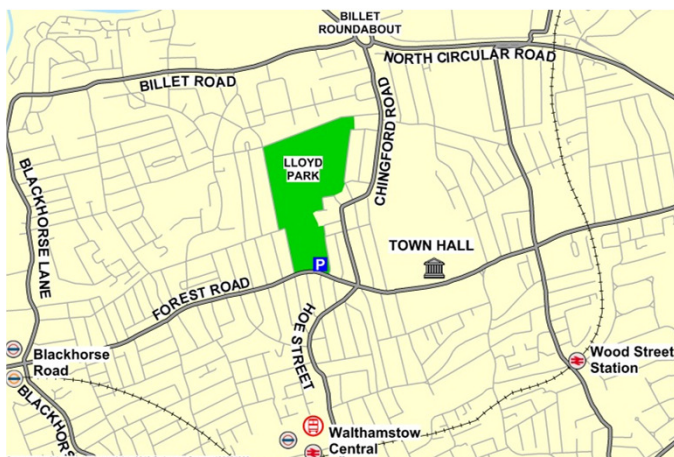

Find out more
www.walthamforest.gov.uk/lloyd-park
ellie.mortimer@walthamforest.gov.uk
020 8496 2822

LOTTERY FUNDED

Waltham Forest