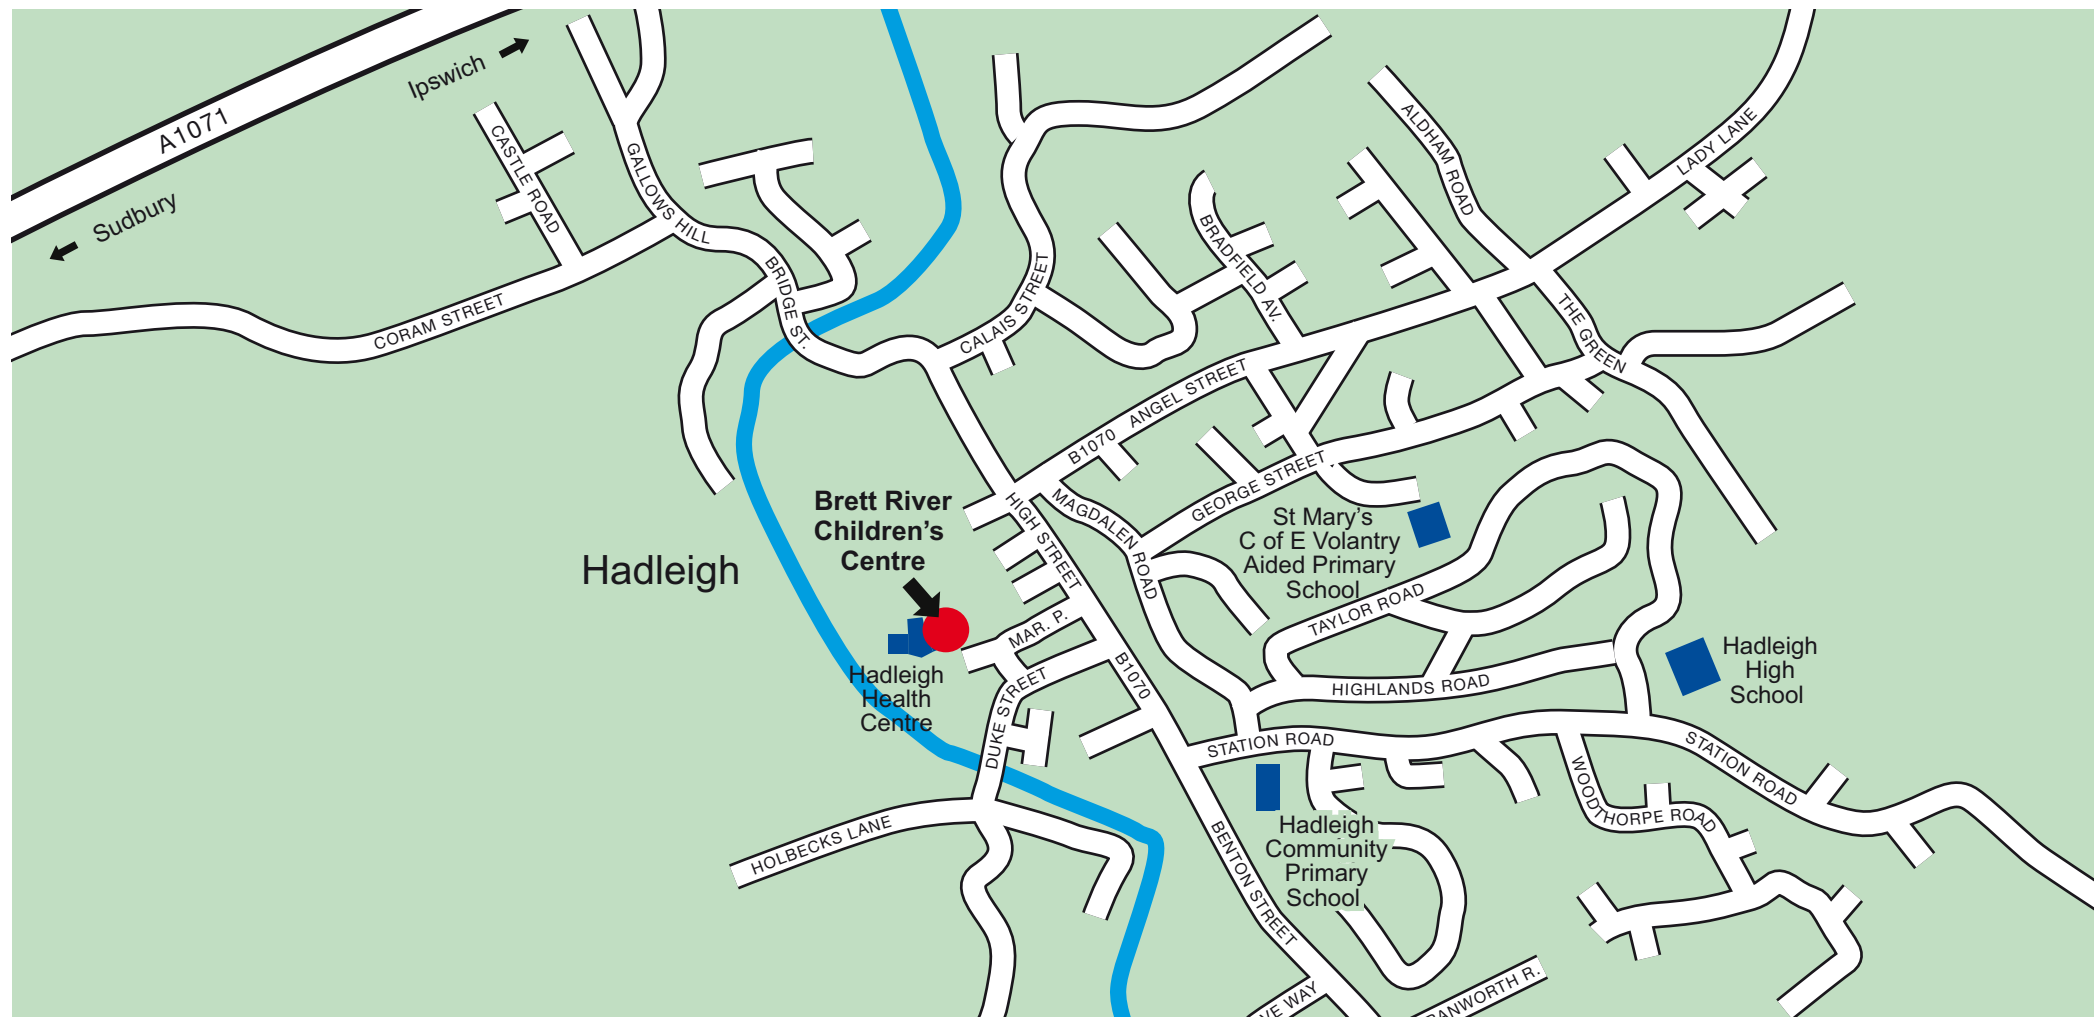

Brett River Children's Centre

Hadleigh Health Centre, Market Place, Hadleigh, Suffolk, IP7 5DN

For more information please phone 01473 820187