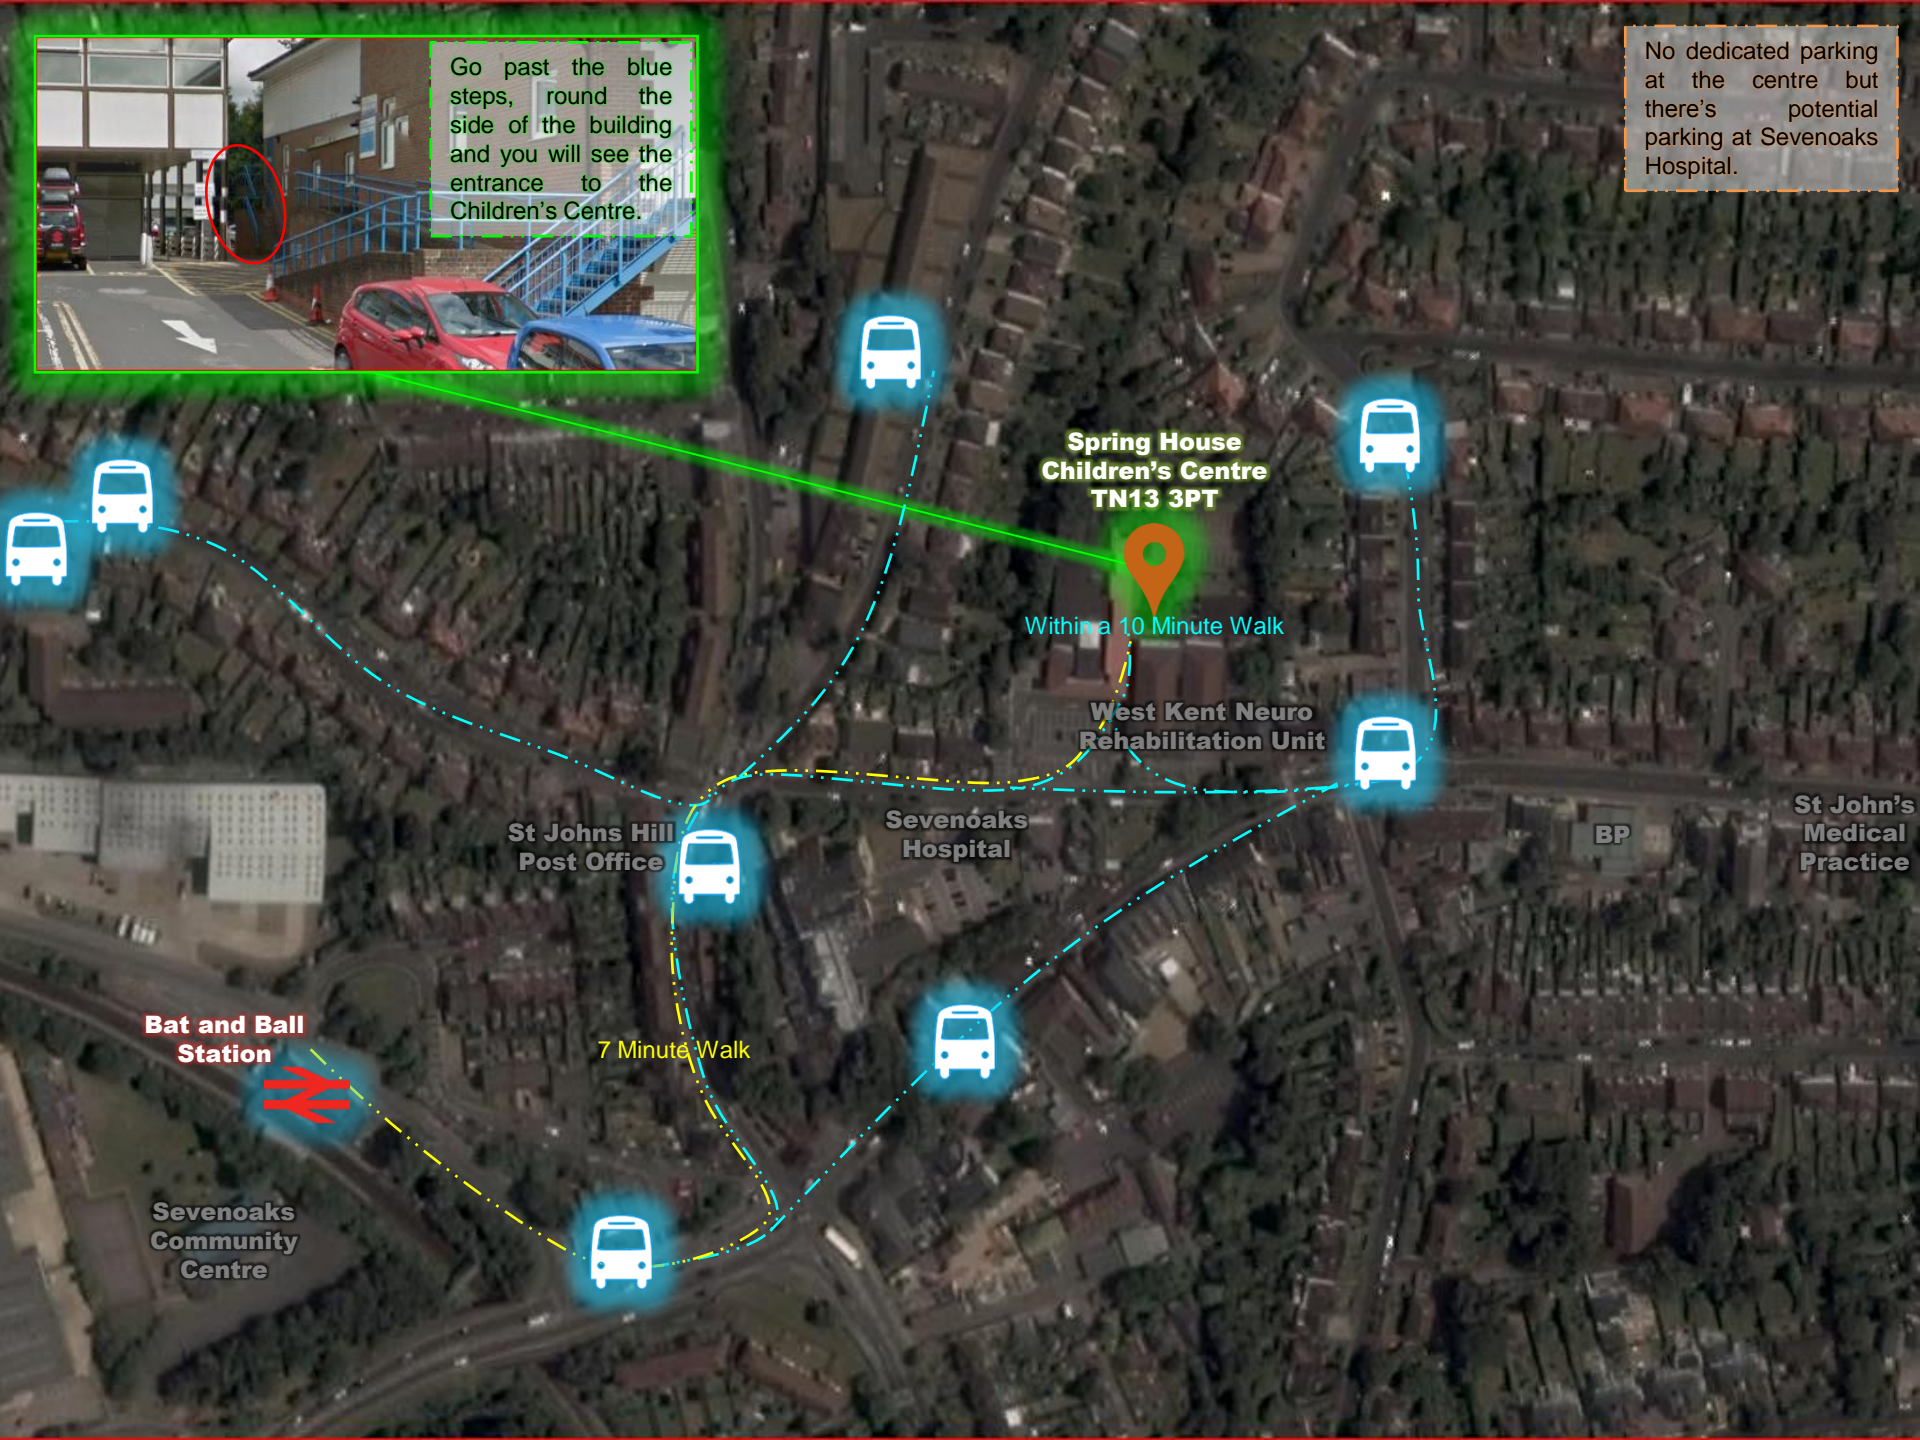

Go past the blue steps, round the side of the building and you will see the entrance to the Children's Centre.

No dedicated parking at the centre but there's potential parking at Sevenoaks Hospital.

Spring House Children's Centre
TN13 3PT

Within a 10 Minute Walk

West Kent Neuro Rehabilitation Unit

St Johns Hill Post Office

Sevenoaks Hospital

BP

St John's Medical Practice

Bat and Ball Station

7 Minute Walk