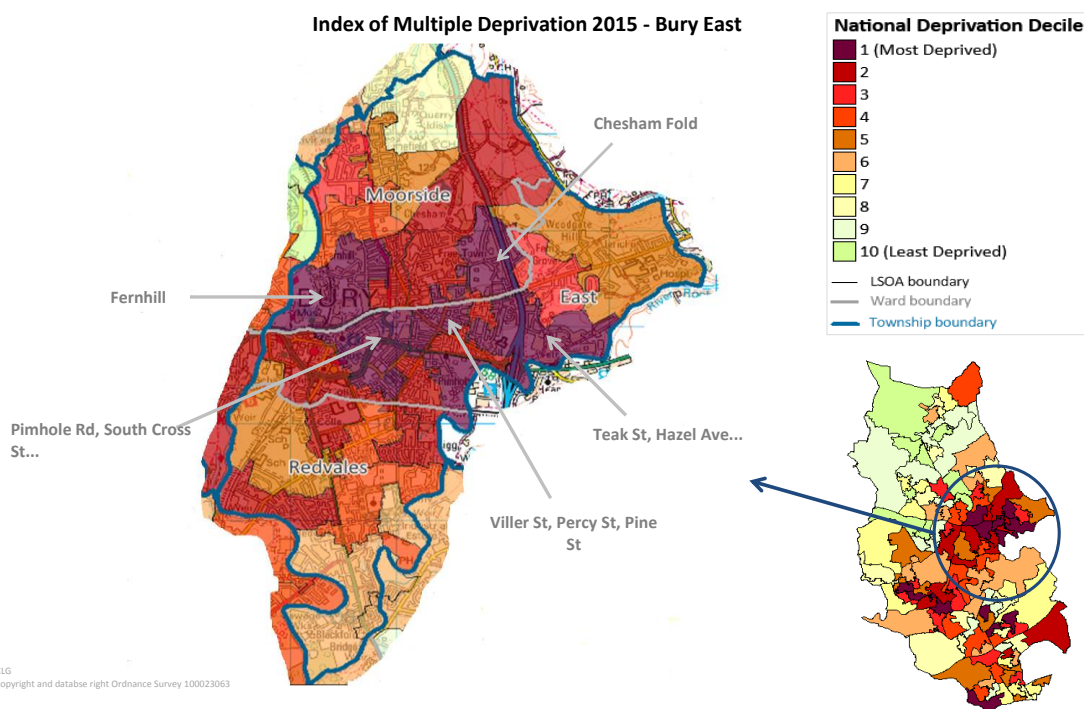

Deprivation in Bury East - Index of Multiple Deprivation 2015

The Indices of Deprivation 2015 provide a set of relative measures of deprivation for small areas (Lower-layer Super Output Areas, or 'LSOA's) across England.

Each area (LSOA) is ranked from 1 (most deprived in England) to 32,844 (least deprived in England). Areas are then divided into 10 groups (deciles) based on their rank - from Decile 1 (in the 10% most deprived in England) to Decile 10 (within the 10% least deprived in England).

While there is no definitive cut-off for an area to be classed as 'deprived', it is common to look areas that fall within the most deprived 10%, 20% or 30% nationally.

BURY EAST TOWNSHIP

There are 21 LSOAs in Bury East - a map of the areas' IMD deciles is shown below

5 LSOAs in Bury East are within the 10% most deprived nationally:

LSOA	National Rank	National Decile	Rank in Bury (of 120)
Chesham Fold	156	1	1
Pimhole Rd South Cross St Cecil Street The Rock Bus Depot Market	976	1	3
Teak St Hazel Ave Craven Street Renshaw Dr Bridgefield Dr	1312	1	4
Fernhill	2091	1	7
Villier St Percy St Pine St	3224	1	12

Table of LSOAs in Bury East, sorted by deprivation rank (most deprived to least deprived):